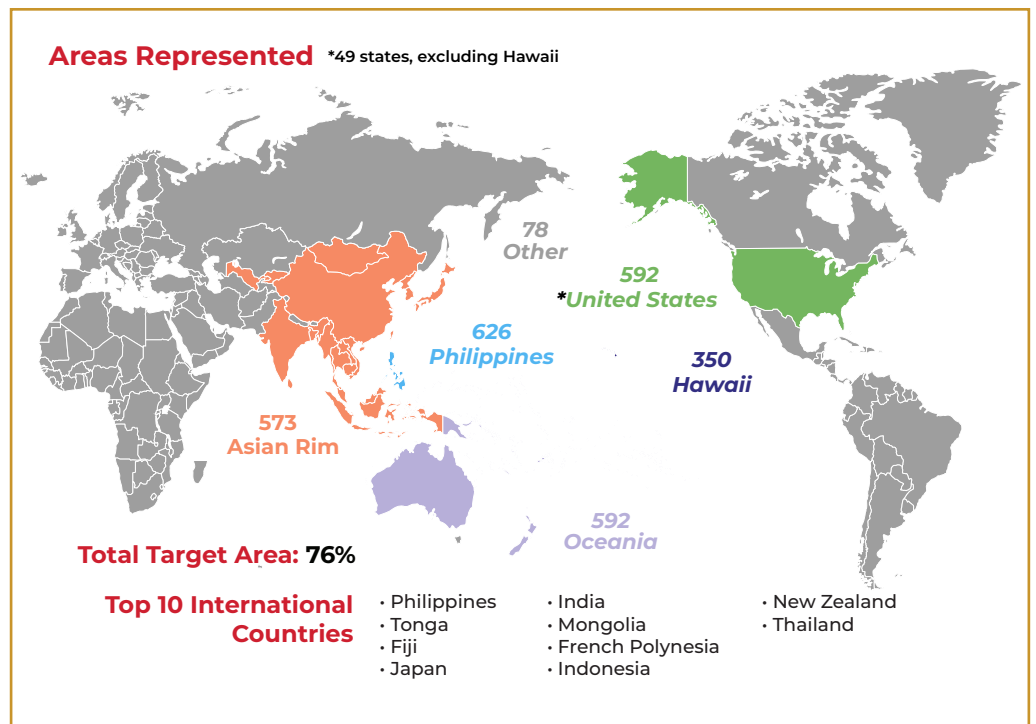

**Workforce**

Student Employees: 2,234  
 BYUH: 1,416  
 PCC: 818  
 Regular Employees: 465

**Enrollment Profile**

**2822**  
 Total Headcount Enrollment

**2811**  
 Degree-seeking Headcount Enrollment

**24.5**  
 Average age

**63%**  
 Students on work-study

**1615**  
 IWORK

**61**  
 Countries Represented

**95%**  
 Full-Time

**43%**  
 Male

**57%**  
 Female

**Tuition 2023-2024**

- Latter-day Saint: **\$3,415/semester**
- Non Latter-day Saint: **\$6,830/semester**
- Undergraduates Receiving Pell Grants: **11%**

**Top 10 Majors**

- Business Management
- Biology
- Hospitality & Tourism Management
- Accounting
- Psychology
- Information Technology
- Health & Human Science
- Computer Science
- Social Work
- Political Science